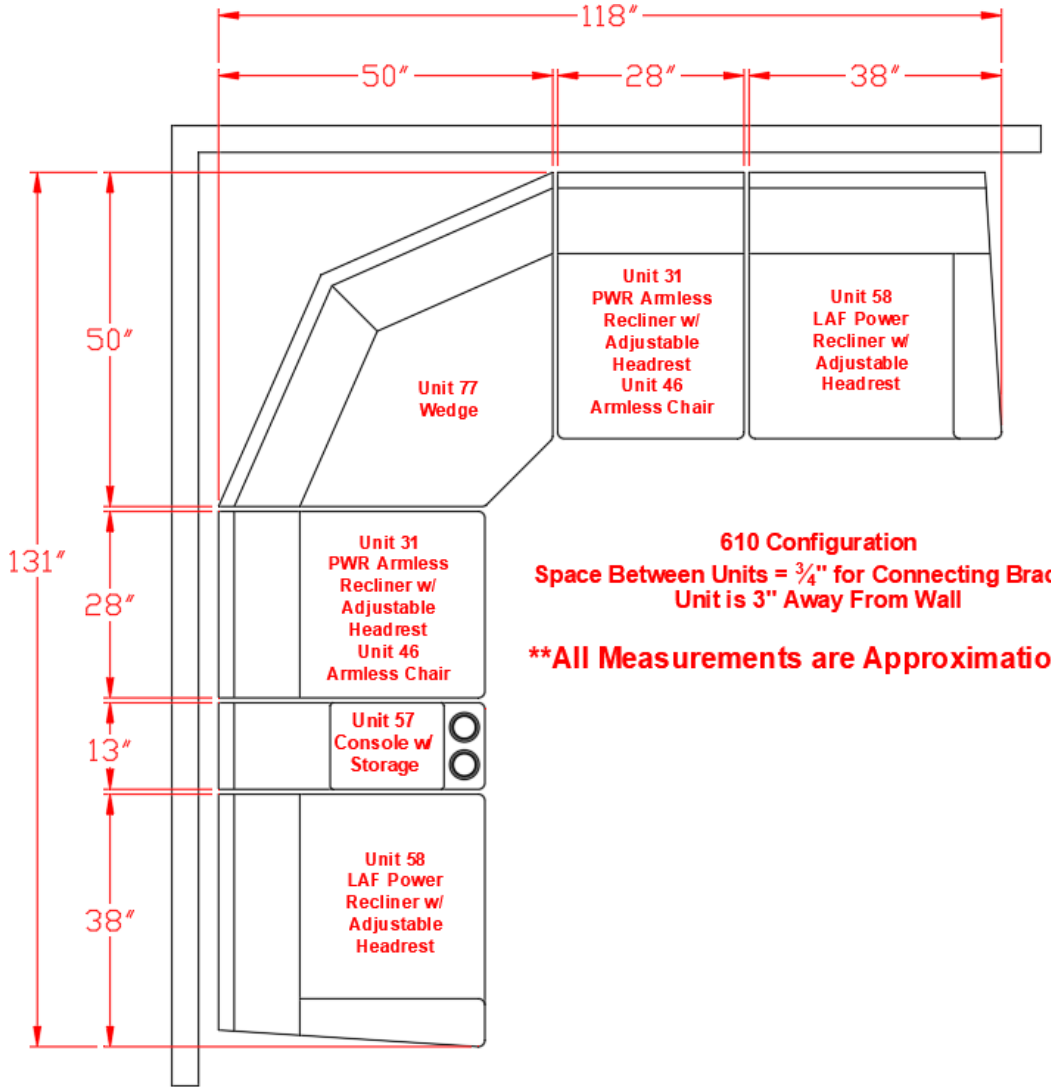

# 6100458

Call Out	Description
●	Blown Fiber
●	Cushion Chaise Pad - top Pad
●	Cushion Foam
●	KD Component
●	Cover

*Signature*  
DESIGN  
BY **ASHLEY**®

**610 SECTIONAL  
DIMENSIONS  
6 PIECE  
CONFIGURATION**

**610 Configuration**  
Space Between Units =  $\frac{3}{4}$ " for Connecting Brackets  
Unit is 3" Away From Wall

**\*\*All Measurements are Approximations\*\***