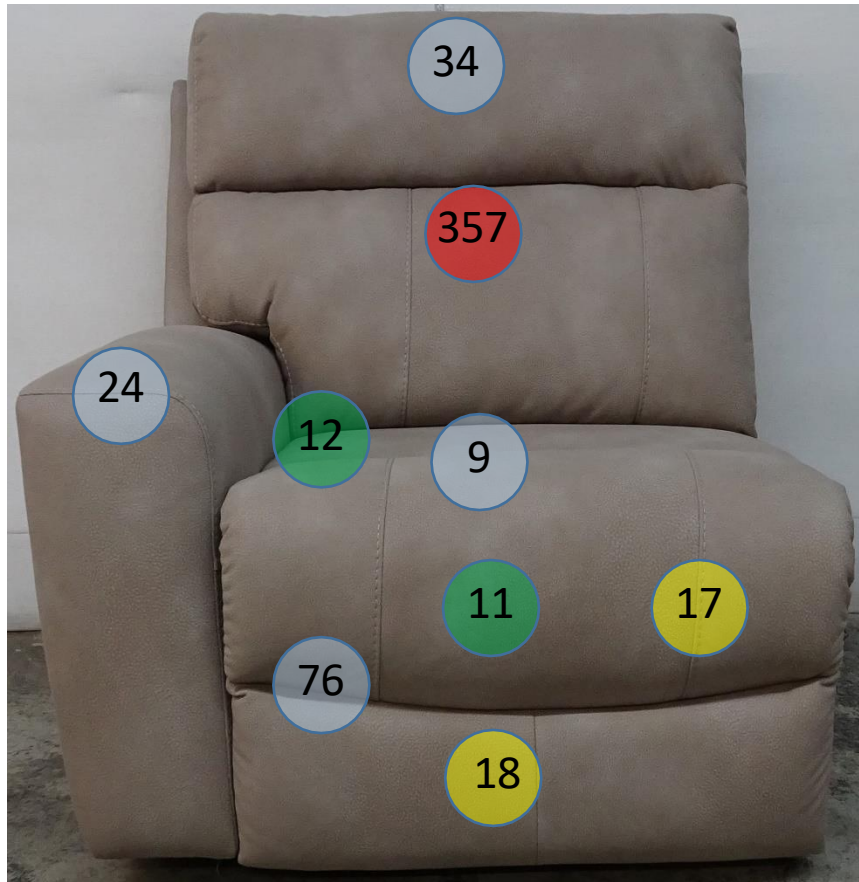

# 6100458

Call Out	Description
●	Blown Fiber
●	Cushion Chaise Pad - top Pad
●	Cushion Foam
●	KD Component
●	Cover

*Signature*  
DESIGN  
BY **ASHLEY**®

**610 SECTIONAL  
DIMENSIONS  
6 PIECE  
CONFIGURATION**

**610 Configuration**  
Space Between Units =  $\frac{3}{4}$ " for Connecting Brackets  
Unit is 3" Away From Wall

**\*\*All Measurements are Approximations\*\***