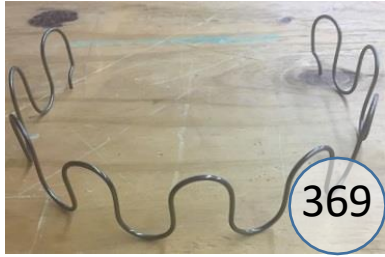

# 6100458

Call Out	Description
●	Blown Fiber
●	Cushion Chaise Pad - top Pad
●	Cushion Foam
●	KD Component
●	Cover

*Signature*  
DESIGN  
BY **ASHLEY**®

**610 SECTIONAL  
DIMENSIONS  
6 PIECE  
CONFIGURATION**

**610 Configuration**  
Space Between Units =  $\frac{3}{4}$ " for Connecting Brackets  
Unit is 3" Away From Wall

**\*\*All Measurements are Approximations\*\***