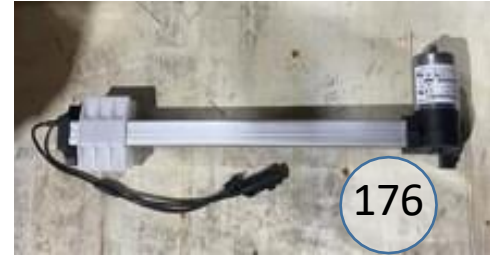

# 6100458

Call Out	Description
●	Blown Fiber
●	Cushion Chaise Pad - top Pad
●	Cushion Foam
●	KD Component
●	Cover

*Signature*  
DESIGN  
BY **ASHLEY**®

**610 SECTIONAL  
DIMENSIONS  
6 PIECE  
CONFIGURATION**